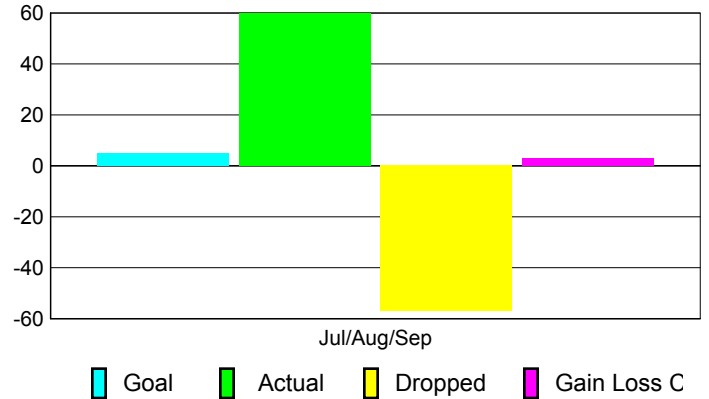

**Club Results 2010-2011**

Goal, New, Dropped, Gain/Loss

**MEMBERSHIP**

Membership Results  
2010-2011

Membership  
2009-2010

Month	Net Memb Goal	Actual New Memb	Actual Dropped Memb	Gain/Loss of Memb	Gain/Loss of Memb
Jul/Aug/Sep	5	60	-57	3	29
<b>Totals</b>	<b>5</b>	<b>60</b>	<b>-57</b>	<b>3</b>	<b>29</b>

**Membership Results 2010-2011**

Goal, New, Dropped, Gain/Loss

**Comparison of Club Gain/Loss**

Current Year Compared to the Previous Year

**Comparison of Membership Gain/Loss**

Current Year Compared to the Previous Year